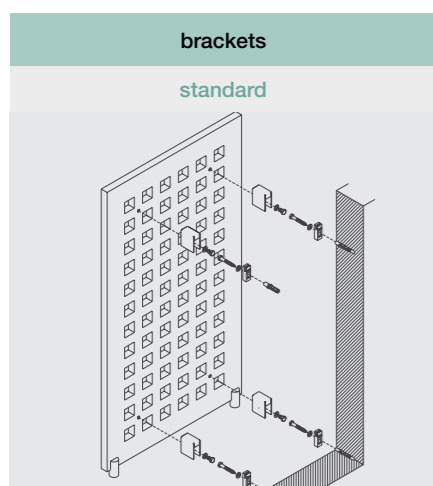

height mm	model code		length mm			
			300	367	434	500
1300	BIS/E 130	output	300	300	300	300
		price	£1067	£1190	£1314	£1436
1367	BIS/E 136	output	300	300	300	300
		price	£1098	£1228	£1359	£1487
1434	BIS/E 143	output	300	300	300	300
		price	£1129	£1266	£1403	£1539
1500	BIS/E 150	output	300	300	300	300
		price	£1160	£1304	£1448	£1590
1567	BIS/E 156	output	300	300	300	600
		price	£1191	£1342	£1493	£1642
1634	BIS/E 163	output	300	300	300	600
		price	£1221	£1379	£1537	£1693
1700	BIS/E 170	output	300	300	600	600
		price	£1252	£1417	£1582	£1745
1767	BIS/E 176	output	300	300	600	600
		price	£1283	£1455	£1627	£1796
1834	BIS/E 183	output	300	300	600	600
		price	£1314	£1493	£1671	£1848
1900	BIS/E 190	output	300	300	600	600
		price	£1345	£1531	£1716	£1899
1967	BIS/E 196	output	300	600	600	600
		price	£1376	£1568	£1761	£1951
2034	BIS/E 203	output	300	600	600	600
		price	£1407	£1606	£1806	£2002
2100	BIS/E 210	output	300	600	600	600
		price	£1438	£1644	£1850	£2054

- outputs in watts (for BTUs multiply by 3.41)
- prices are excluding VAT
- standard colour: pure white (RAL 9010)
- also available in traffic white (RAL 9016), aluminium finish, anthracite finish, special finishes and colours

radiators in the hatched area are too heavy or unwieldy for one person to lift and are subject to special delivery arrangements, which may incur extra costs. Please contact Bisque for more information

projection from wall to front face: 72mm

prices listed are costs per radiator in pure white (RAL 9010) or traffic white (RAL 9016) and standard brackets

add 15% for aluminium finish

add 25% for colours

example	£
1 x BIS/E 163 x 367	
height 1634mm length 367mm	1379.00
colour RAL 4002	344.75
subtotal	1723.75
VAT @ 20%	344.75
total	2068.50