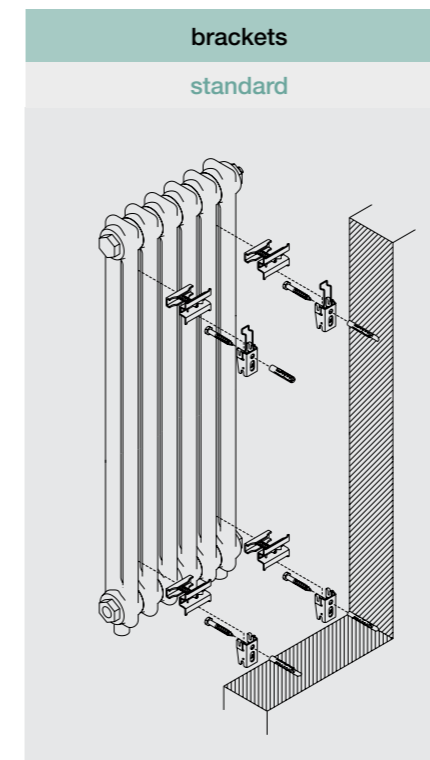

models outlined in red are featured in the main Bisque catalogue, and are usually in stock in pure white (RAL 9010), traffic white (RAL 9016) or anthracite finish, with standard pipe connections and standard brackets

additional rail				
radiator length	no. of elements	model code	rail width	rail price
	4	CTR18	rail spans 4 elements only	£100
306	6	CTR28	full width rail across 6 elements	£104
396	8	CTR37	full width rail across 8 elements	£110
490	10	CTR46	full width rail across 10 elements	£114
582	12	CTR55	full width rail across 12 elements	£117
674	14	CTR64	full width rail across 14 elements	£124
766	16	CTR64	rail spans 14 elements only	£124
858	18	CTR64	rail spans 14 elements only	£124
950	20	CTR64	rail spans 14 elements only	£124

prices listed are costs per radiator in pure white (RAL 9010) or traffic white (RAL 9016) with standard connections (underside), standard brackets and one chrome rail

connections: option 1 (bottom opposite end) subtract £41
option 2 (same end) subtract £41

add 15% for anthracite finish

add 25% for colours

example	£
1 x CT 60 x 490	
height 592mm length 490mm	448.00
connection option 1	-41.00
subtotal 1	407.00
colour NCS S 1010-R80B	101.75
additional chrome rail CTR46	114.00
subtotal 2	622.75
VAT @ 20%	124.55
total	747.30

Classic towel radiator

projection from wall to front face: 90mm (rail adds 80mm)