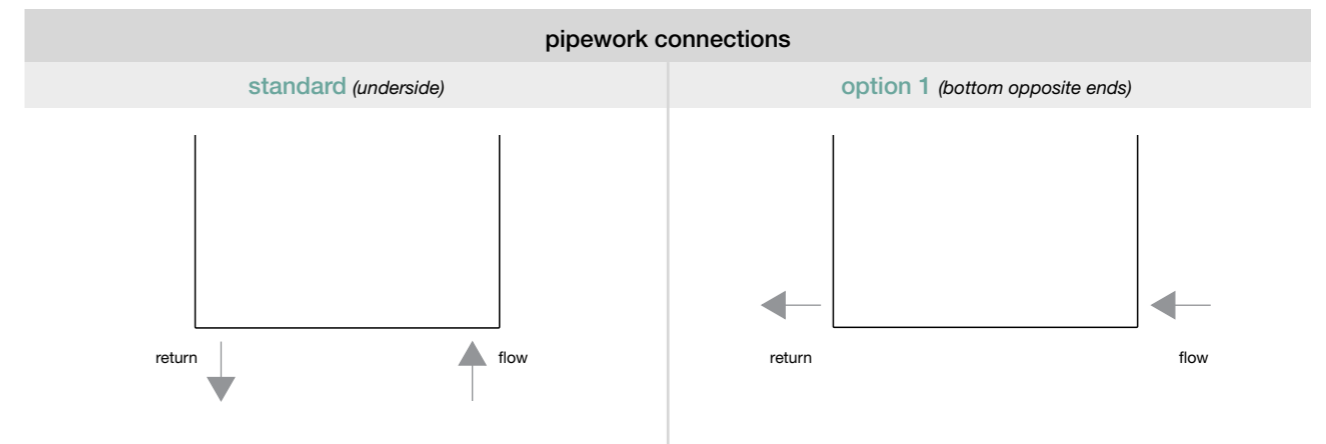

- outputs in watts (for BTUs multiply by 3.41)
- prices are excluding VAT
- standard colour: pure white (RAL 9010)
- also available in traffic white (RAL 9016), aluminium finish, anthracite finish and colours

radiators in the hatched area are too heavy or unwieldy for one person to lift and are subject to special delivery arrangements, which may incur extra costs. Please contact Bisque for more information

prices listed are costs per radiator in pure white (RAL 9010) or traffic white (RAL 9016) with standard connections (underside) and standard brackets	<i>example</i>	£
connections: option 1 no extra charge	1 x HLJ 120 x 601	
add 30% for aluminium brushed finish	height 1213mm length 601mm	837.00
add 25% for colours	connection option 1	0.00
	colour RAL 5005	209.25
	subtotal	1046.25
	VAT @ 20%	209.25
	total	1255.50