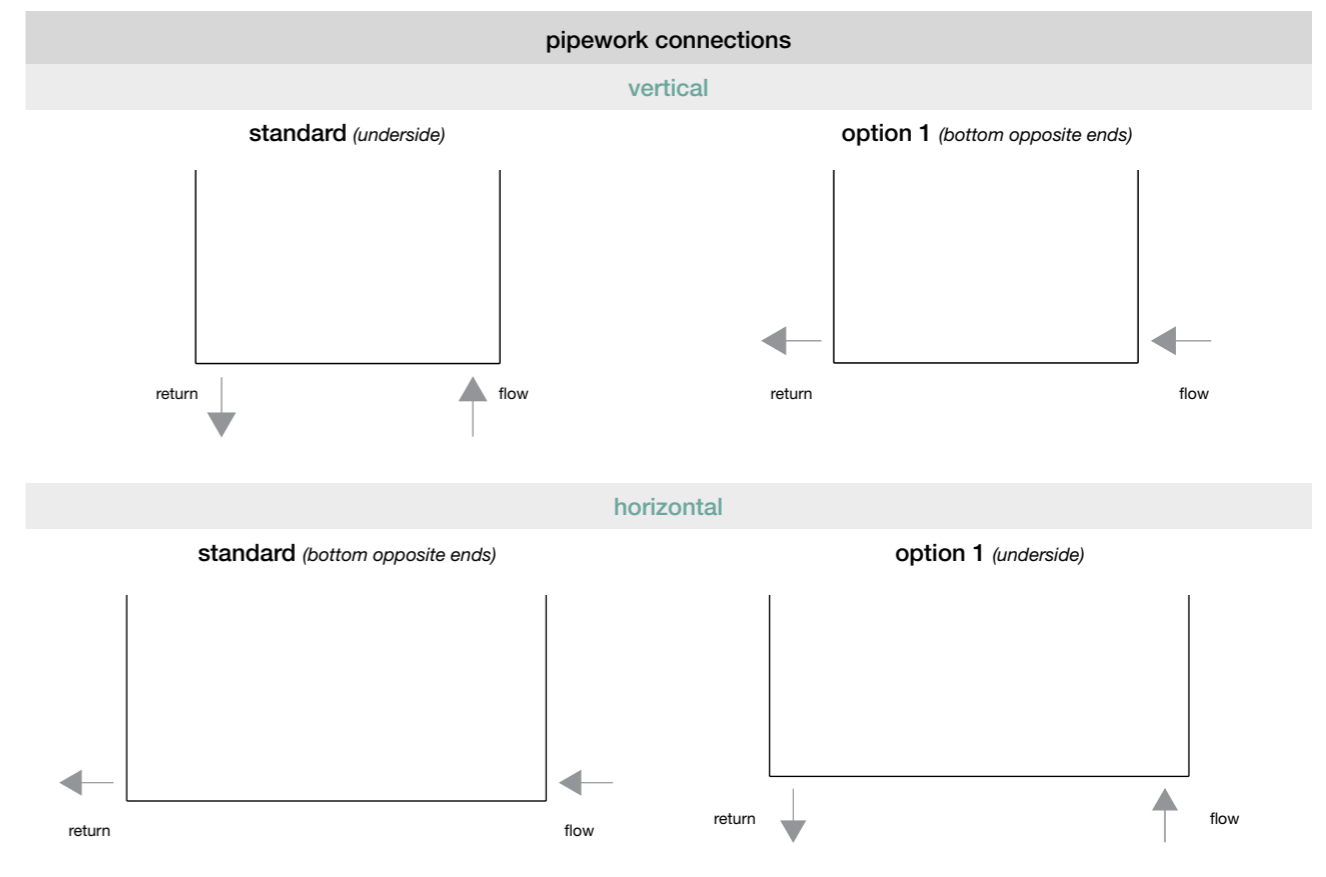

connections: option 1 no extra charge

example	£
1 x HLJ 200 x 453	
height 2013mm length 453mm	2647.00
connection option 1	0.00
etched copper finish	0.00
subtotal	2647.00
VAT @ 20%	529.40
total	3176.40

projection from wall to front face: 74mm