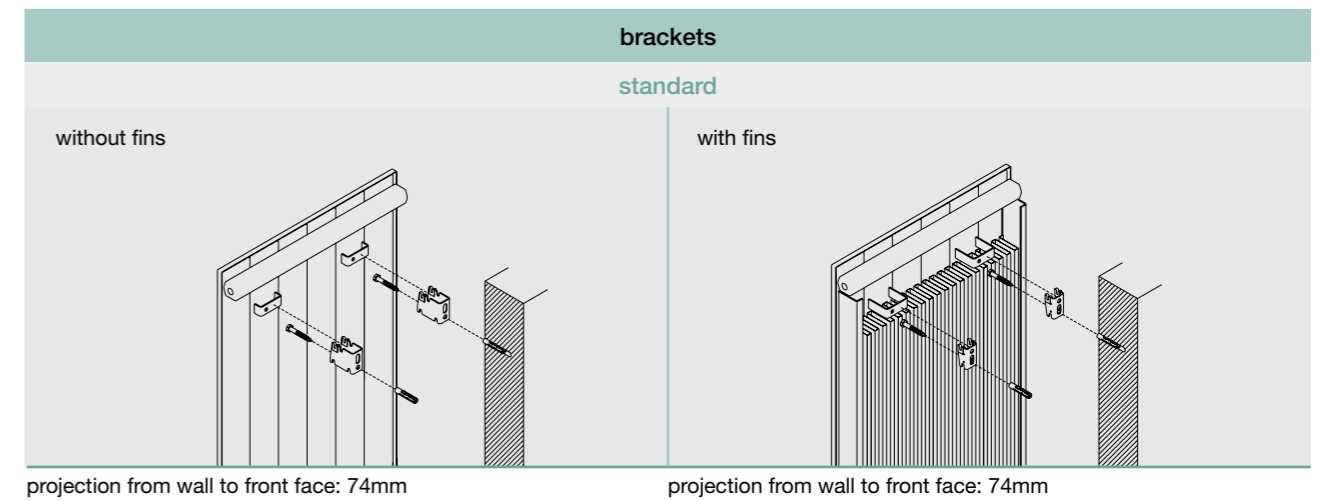

- outputs in watts (for BTUs multiply by 3.41)
- prices are excluding VAT
- standard colour: pure white (RAL 9010)
- also available in traffic white (RAL 9016), aluminium finish, anthracite finish and colours

radiators in the hatched area are too heavy or unwieldy for one person to lift and are subject to special delivery arrangements, which may incur extra costs. Please contact Bisque for more information

prices listed are costs per radiator in pure white (RAL 9010) or traffic white (RAL 9016) with standard connections (underside) and standard brackets	<i>example</i>	£
connections: option 1 no extra charge	1 x HLJ 120 x 601	
add 30% for aluminium brushed finish	height 1213mm length 601mm	837.00
add 25% for colours	connection option 1	0.00
	colour RAL 5005	209.25
	subtotal	1046.25
	VAT @ 20%	209.25
	total	1255.50