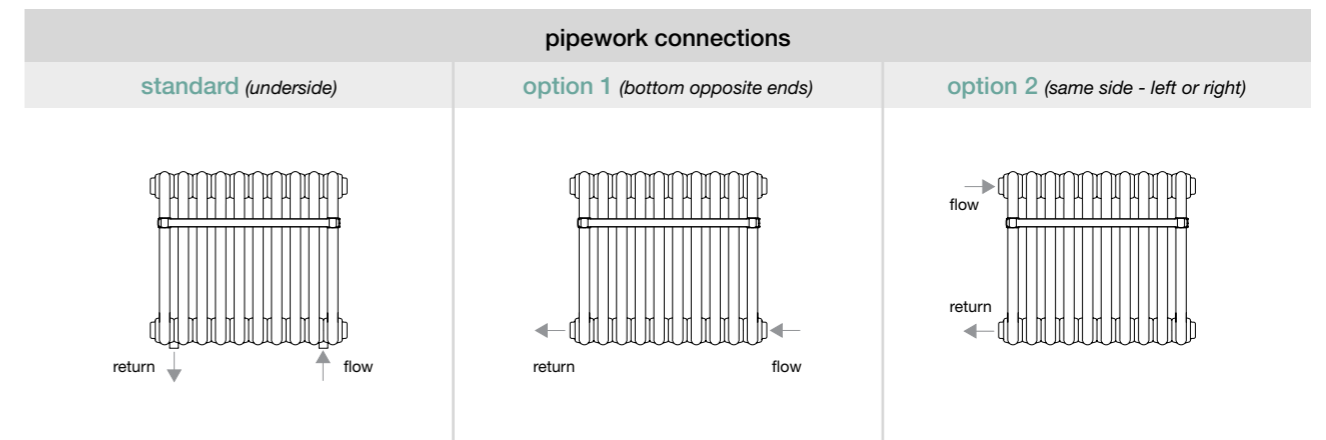

Classic towel radiator

height mm	model code		length mm							
			306	398	490	582	674	*766	*858	*950
492	CT 50	output	230	307	384	461	538	614	691	768
		price	£313	£375	£435	£494	£557	£613	£669	£725
542	CT 55	output	251	335	419	503	587	670	754	838
		price	£316	£379	£440	£500	£564	£621	£678	£735
592	CT 60	output	272	362	453	544	634	725	815	906
		price	£321	£385	£448	£509	£575	£633	£692	£750
742	CT 75	output	330	440	550	660	770	880	990	1100
		price	£330	£397	£463	£527	£596	£657	£719	£780
892	CT 90	output	383	511	639	767	895	1022	1150	1278
		price	£351	£425	£498	£569	£645	£713	£782	£850
992	CT 100	output	417	556	695	834	973	1112	1251	1390
		price	£363	£441	£518	£593	£673	£745	£818	£890
1092	CT 110	output	448	598	747	896	1046			
		price	£370	£451	£530	£608	£690			
1192	CT 120	output	496	662	827	992	1158			
		price	£381	£465	£548	£629	£715			
1492	CT 150	output	624	832	1040	1248	1456			
		price	£430	£531	£630	£728	£830			
1792	CT 180	output	744	992	1240	1488	1736			
		price	£472	£587	£700	£812	£928			
1992	CT 200	output	828	1104	1380	1656	1932			
		price	£508	£635	£760	£884	£1012			
2192	CT 220	output	906	1208	1510	1812	2114			
		price	£544	£683	£820	£956	£1096			
number of elements:			6	8	10	12	14	16	18	20

- outputs in watts (for BTUs multiply by 3.41)
- prices are excluding VAT
- standard colour: pure white (RAL 9010)
- also available in traffic white (RAL 9016), anthracite finish and colours

radiators in the hatched area are too heavy or unwieldy for one person to lift and are subject to special delivery arrangements, which may incur extra costs. Please contact Bisque for more information

models outlined in red are featured in the main Bisque catalogue, and are usually in stock in pure white (RAL 9010), traffic white (RAL 9016) or anthracite finish, with standard pipe connections and standard brackets