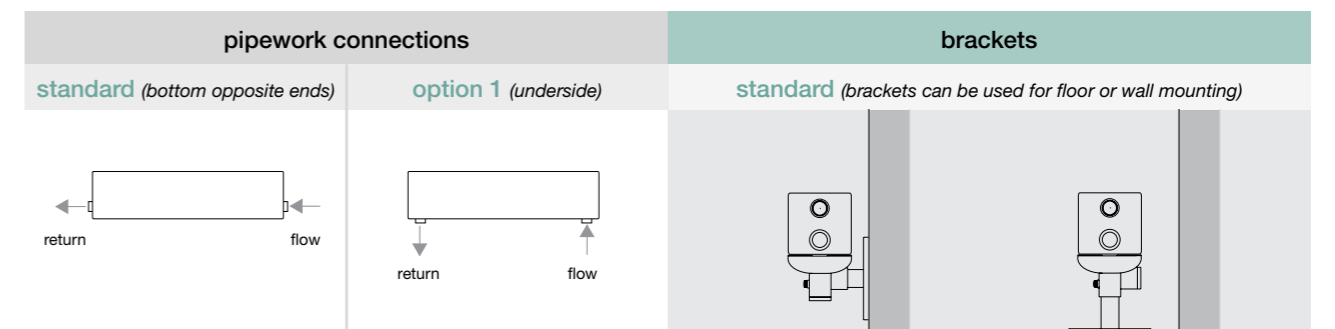

prices listed are costs per radiator in pure white (RAL 9010) or traffic white (RAL 9016) with standard connections (bottom opposite ends) and standard brackets add 15% for aluminium finish add 25% for colours	example	£
	1 x SS7 x 1600	
	height 70mm length 1100mm	344.00
	aluminium finish	51.60
	grilles (stainless steel)	40.00
	subtotal	435.60
VAT @ 20%	87.12	
total	522.72